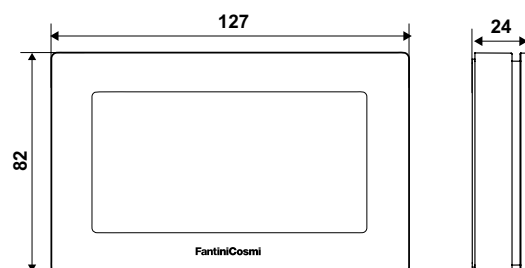

DIMENSIONS mm