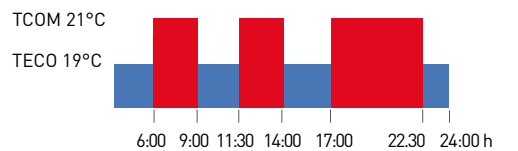

■ ELECTRICAL CONNECTION

GENERAL FEATURES

Temperature regulation scale	2 ÷ 40 °C, increment 0.1°C
Measurement scale/room T display	- 50 ÷ + 50 °C
Differential	0.3 ÷ 5 K
Thermal gradient	4 K/h
Maximum room temperature	45°C
WiFi connection	2.4 GHz (802.11 b/g/n)
Router communication port	1080
Maximum radio frequency power transmitted	<10mW
Managements	<ul style="list-style-type: none"> ■ Heating and cooling ■ Summer time / Standard time ■ Remote change over (only with APP) ■ Summer / Winter
Viewing of energy consumption	
Storage temperature	-10°C ÷ +60°C
Protection degree	IP40
Pollution degree	2
Display	Italian, English, French, Spanish, German, Russian
Screen lock	With password

1	Antenna
2	Day of the week
3	Activation status: heating / cooling
4	Celsius/Fahrenheit room temperature
5	Multifunctional touch icons
6	Operating mode
7	Graphic portion: days / hours

[MAN]

- MANUAL PROGRAM
- The programmable thermostat adjust the room temperature using the temperature set in 24 hours.

TMAN adjustable temperature from 2°C to 40°

[AUTO]

- AUTO - WEEKLY PROGRAM
- ILCH180WIFILITE programmable thermostat manages the set temperatures according to the time programs on the weekly profile. It is provided with preset winter programs and preset summer programs, but modifiable by the user only by APP.
- In the AUTO mode it is possible to set 2 temperature levels TCOM e TECO (comfort temperature and economy temperature).