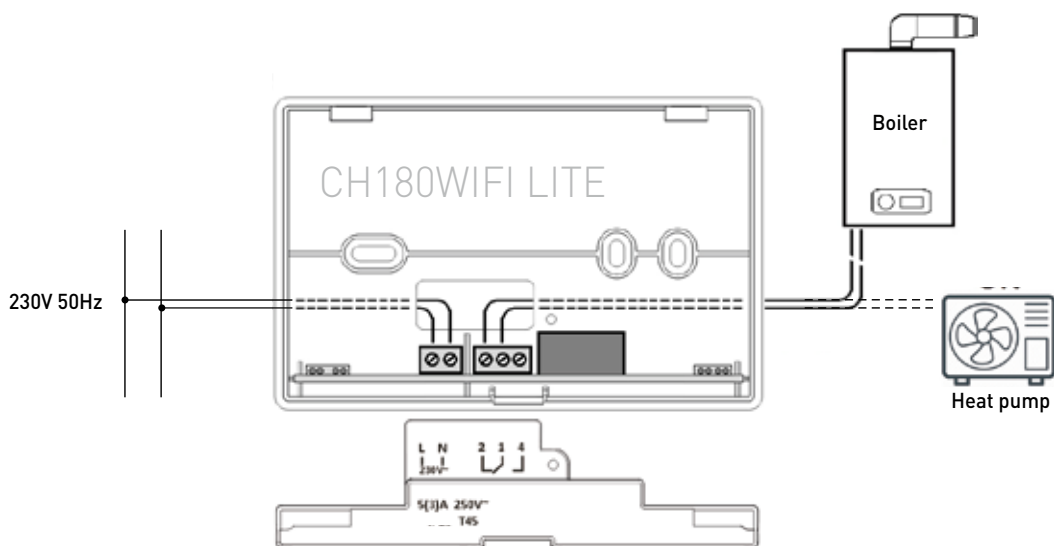

Temperature regulation range	2 ÷ 40 °C, increment 0.1°C
Power supply	230V 50Hz
Contacts rating	5(3)A 250 Vac
WiFi connection	2.4 GHz (802.11 b/g/n)
Adjustable differential	0.3 ÷ 5 K
Thermal gradient	4 K/h

INSTALLATION

- CH180WIFILITE has to be installed on the wall or in a 3 modules or round flush mounting box, at about 1.5 meters above the floor.

HOMOLOGATION AND STANDARD

- Complies with EN 60730-1 standards;
- Responding to Directive 2014/53 / EU (RED).
- ErP Class IV; 2% (Reg. EU 811/2013 - 813/2013);

DIMENSIONS mm

ELECTRIC FEATURES

Power supply	230V-50Hz
Maximum absorbed power	5 W
Contacts rating	5(3)A 250 Vac
Type of action	1 B.U. (connection micro-switch)
Output type	<ul style="list-style-type: none"> 1 relay for heating and cooling systems (3 screw clamps (closed + open))
Software	Class A
Electric insulation	Double insulation
Pulse voltage	4000V

■ ELECTRICAL CONNECTION

GENERAL FEATURES

Temperature regulation scale	2 ÷ 40 °C, increment 0.1°C
Measurement scale/room T display	- 50 ÷ + 50 °C
Differential	0.3 ÷ 5 K
Thermal gradient	4 K/h
Maximum room temperature	45°C
WiFi connection	2.4 GHz (802.11 b/g/n)
Router communication port	1080
Maximum radio frequency power transmitted	<10mW
Managements	<ul style="list-style-type: none"> ■ Heating and cooling ■ Summer time / Standard time ■ Remote change over (only with APP) ■ Summer / Winter
Viewing of energy consumption	
Storage temperature	-10°C ÷ +60°C
Protection degree	IP40
Pollution degree	2
Display	Italian, English, French, Spanish, German, Russian
Screen lock	With password