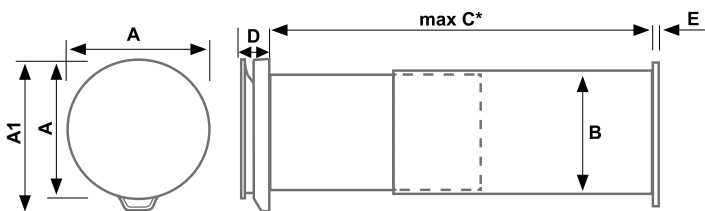

DIMENSIONS [mm]

HEAT RECOVERY UNIT

EXTERNAL FLEXIBLE GRID

A	A1	B	C	D	E	F
230	250	160	530	55	20	190

* In case of wall thickness less than 280 mm cut the telescopic tube to the needed length and use a standard external grille (not supplied with the product)